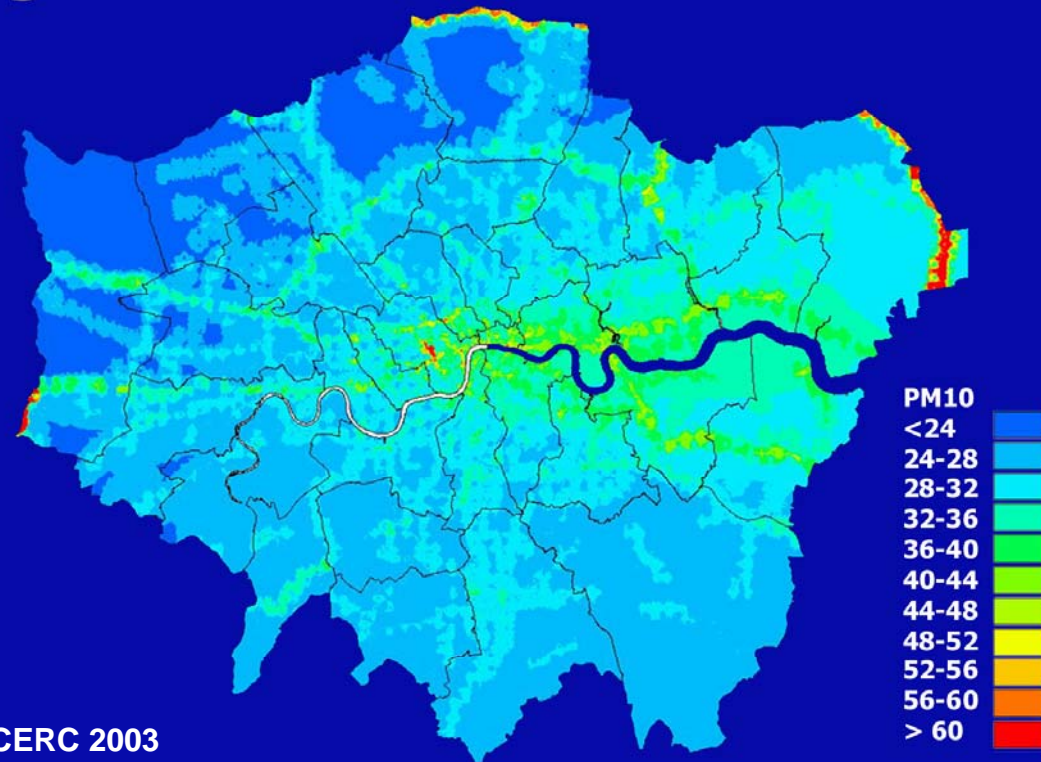

What EMIT can do for you

- SCENARIO TESTING MADE EASY

What EMIT can do for you

- **SAVE YOU TIME AND MONEY**

EMIT AND ADMS-Urban

**Example forecast
Highest PM10 levels over 24 hours**

© CERC 2003

Summary